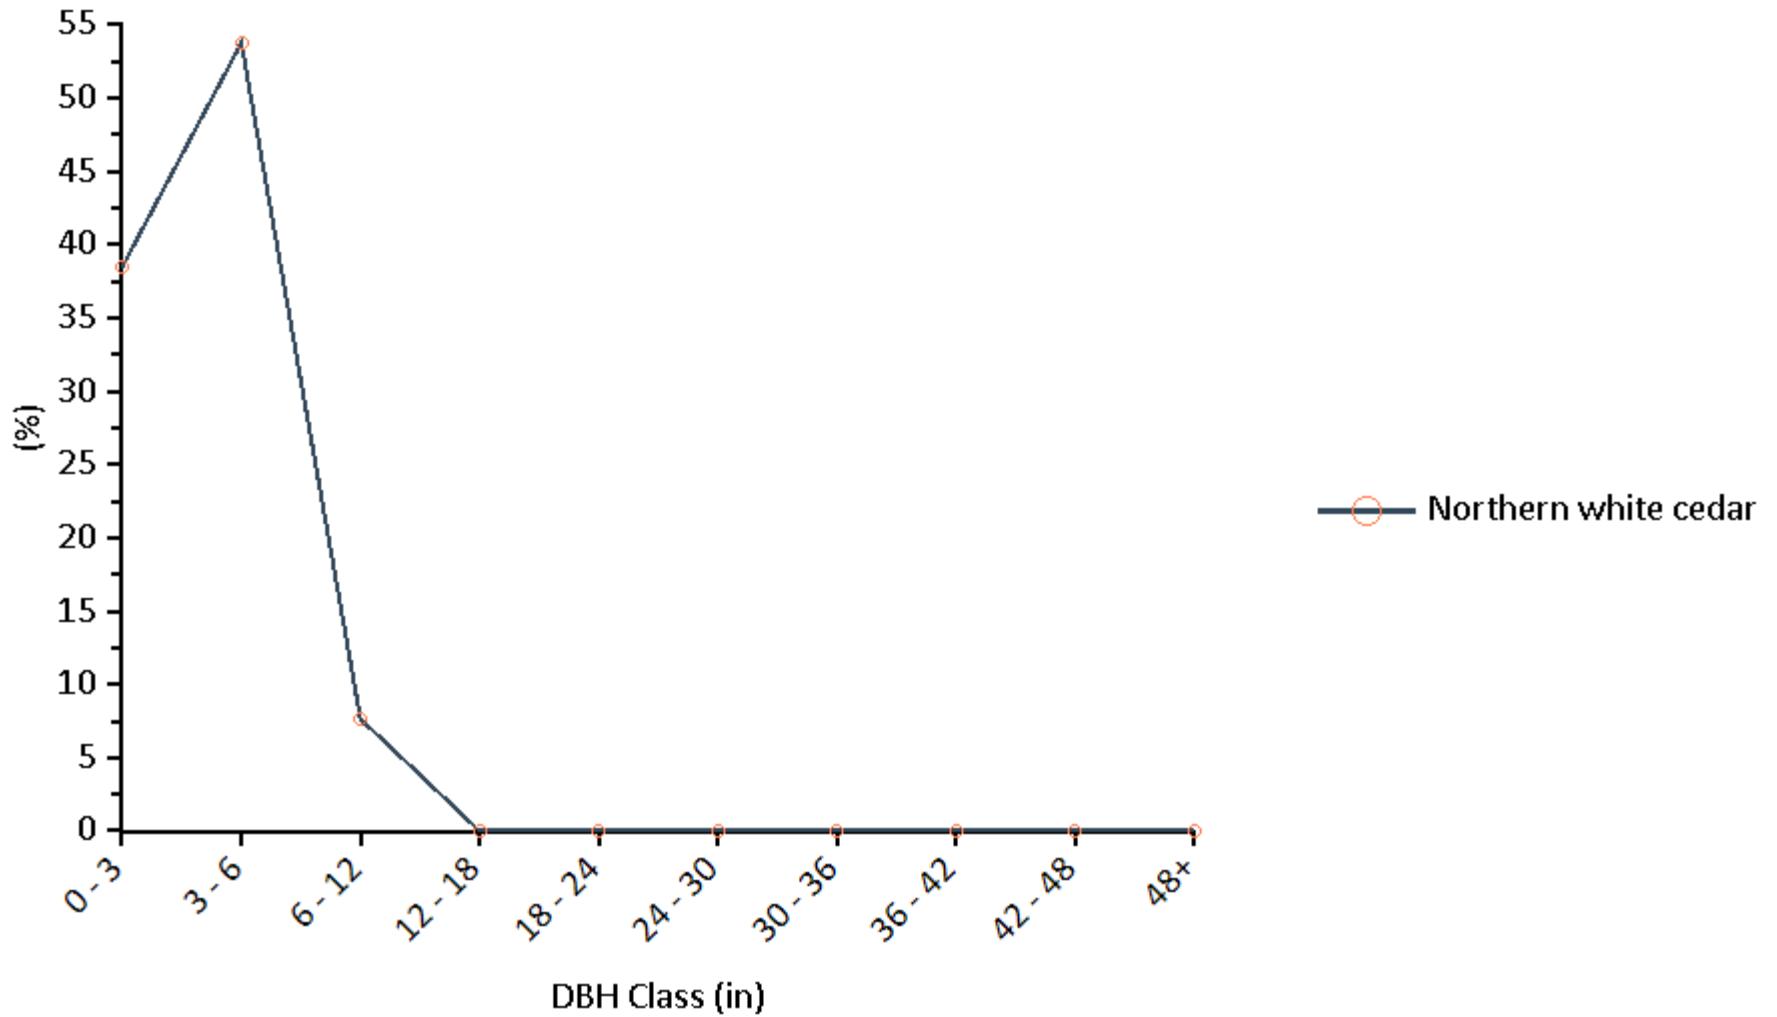

Species Distribution by DBH Class

Location: Russell Gardens, Nassau, New York, United States of America

Project: Russell Gardens , Series: Street Tree Inventory , Year: 2021

Generated: 6/1/2021