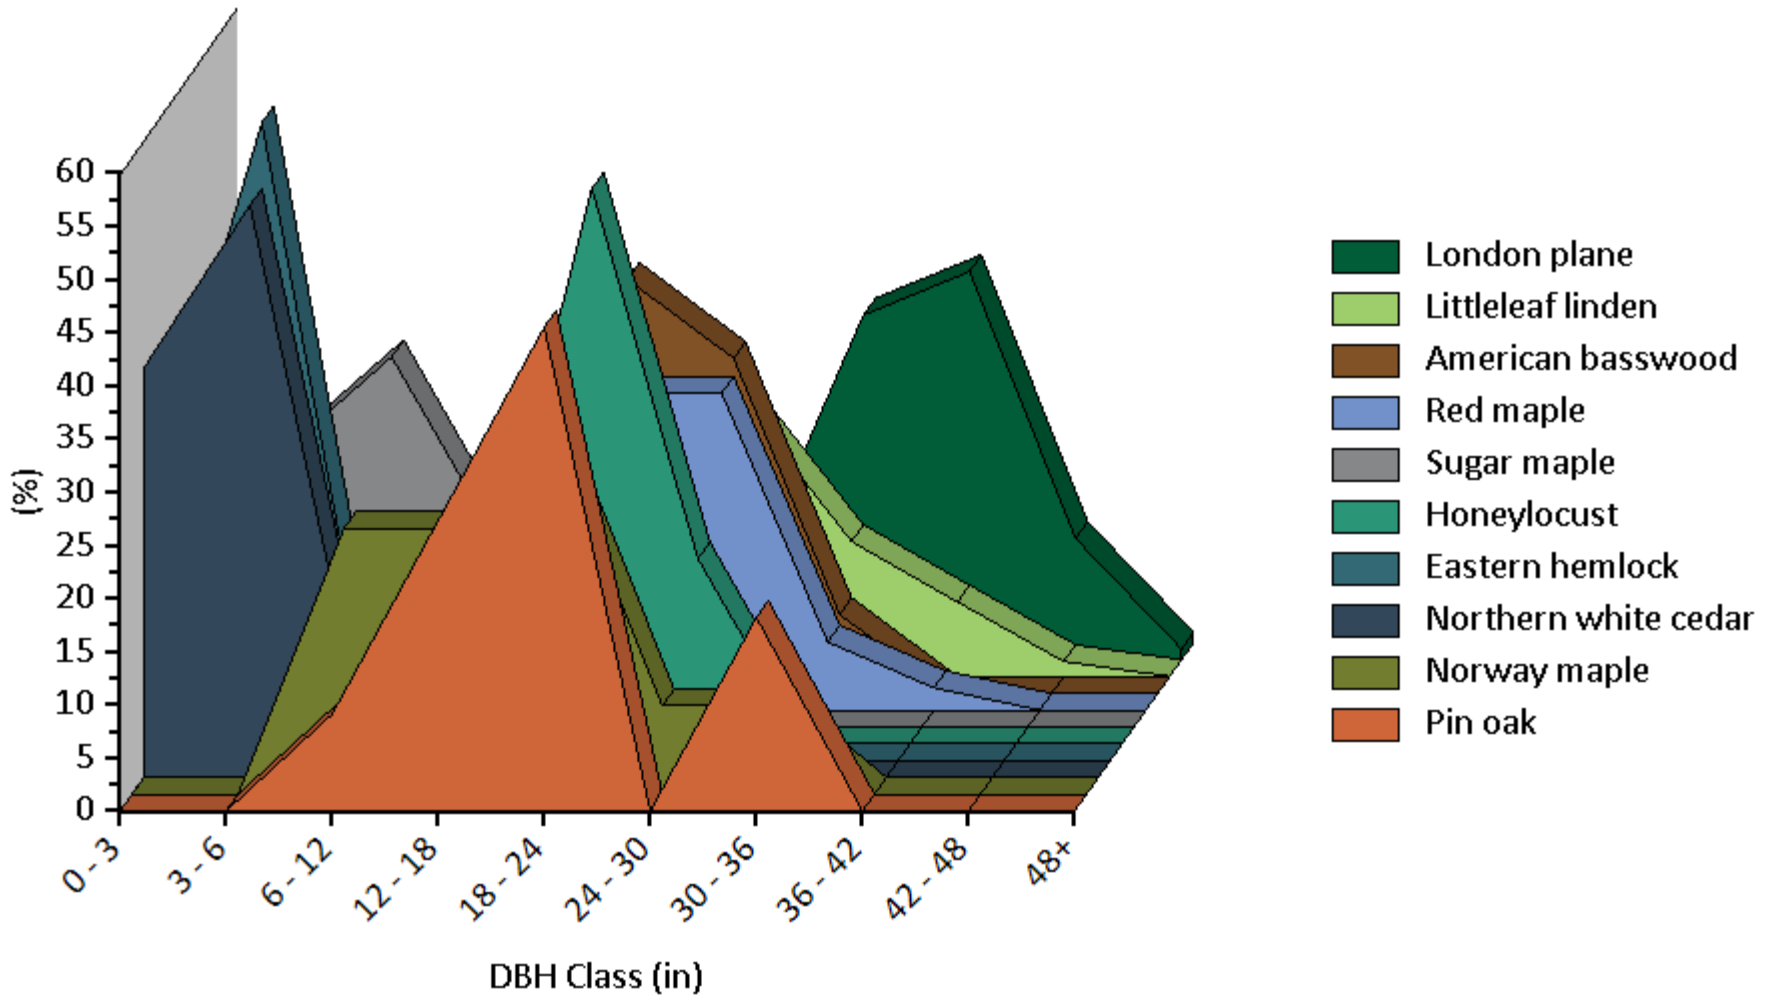

Species Distribution by DBH Class

Location: Russell Gardens, Nassau, New York, United States of America

Project: Russell Gardens , Series: Street Tree Inventory , Year: 2021

Generated: 6/1/2021

Table1. Top 10 most populated species in the project area

Species Name	DBH Class (in)									
	0 - 3 (%)	3 - 6 (%)	6 - 12 (%)	12 - 18 (%)	18 - 24 (%)	24 - 30 (%)	30 - 36 (%)	36 - 42 (%)	42 - 48 (%)	48+ (%)
London plane	1.3	1.9	1.6	1.0	3.5	9.5	32.4	36.5	11.4	1.0
Littleleaf linden	0.0	4.2	8.5	12.7	28.2	25.4	12.7	7.0	1.4	0.0
American basswood	0.0	1.9	1.9	18.5	38.9	31.5	7.4	0.0	0.0	0.0
Red maple	2.1	2.1	6.4	21.3	29.8	29.8	6.4	2.1	0.0	0.0
Sugar maple	17.4	26.1	34.8	17.4	0.0	4.3	0.0	0.0	0.0	0.0
Honeylocust	0.0	4.3	13.0	13.0	52.2	17.4	0.0	0.0	0.0	0.0
Eastern hemlock	26.7	60.0	6.7	0.0	6.7	0.0	0.0	0.0	0.0	0.0
Northern white cedar	38.5	53.8	7.7	0.0	0.0	0.0	0.0	0.0	0.0	0.0
Norway maple	0.0	0.0	25.0	25.0	33.3	8.3	8.3	0.0	0.0	0.0
Pin oak	0.0	0.0	9.1	27.3	45.5	0.0	18.2	0.0	0.0	0.0

Species Distribution by DBH Class

Location: Russell Gardens, Nassau, New York, United States of America

Project: Russell Gardens , Series: Street Tree Inventory , Year: 2021

Generated: 6/1/2021