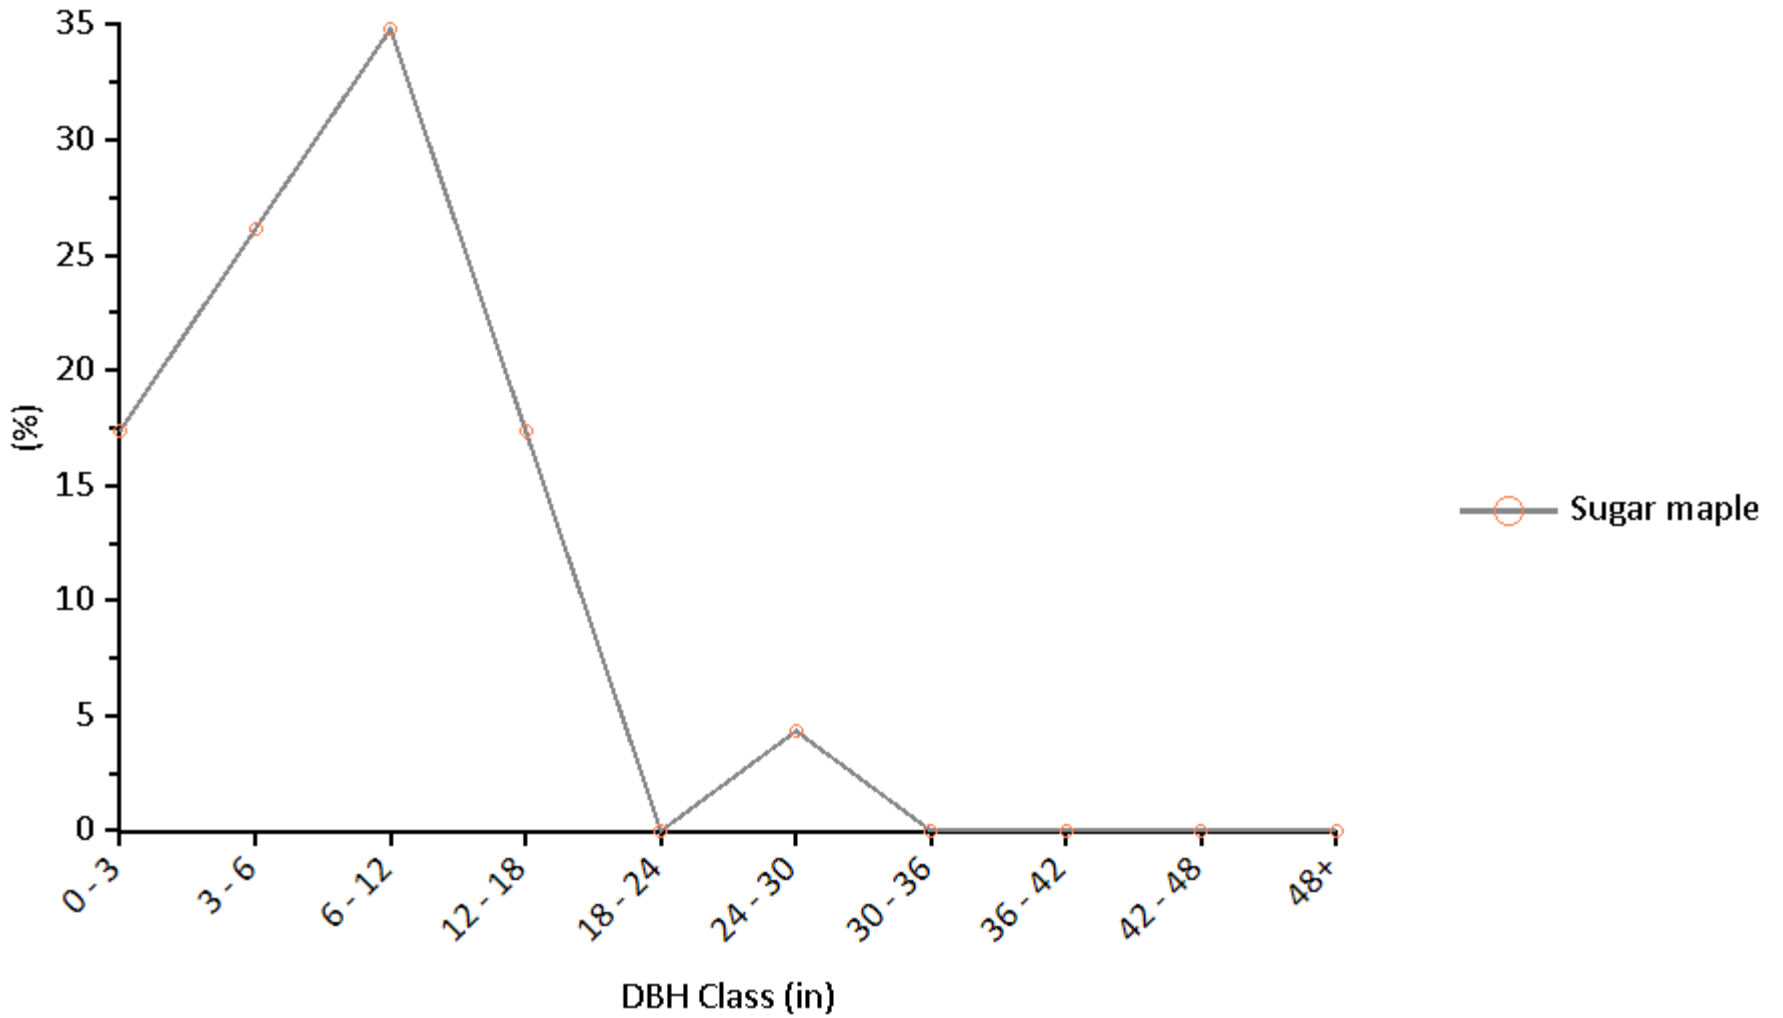

Species Distribution by DBH Class

Location: Russell Gardens, Nassau, New York, United States of America

Project: Russell Gardens , Series: Street Tree Inventory , Year: 2021

Generated: 6/1/2021