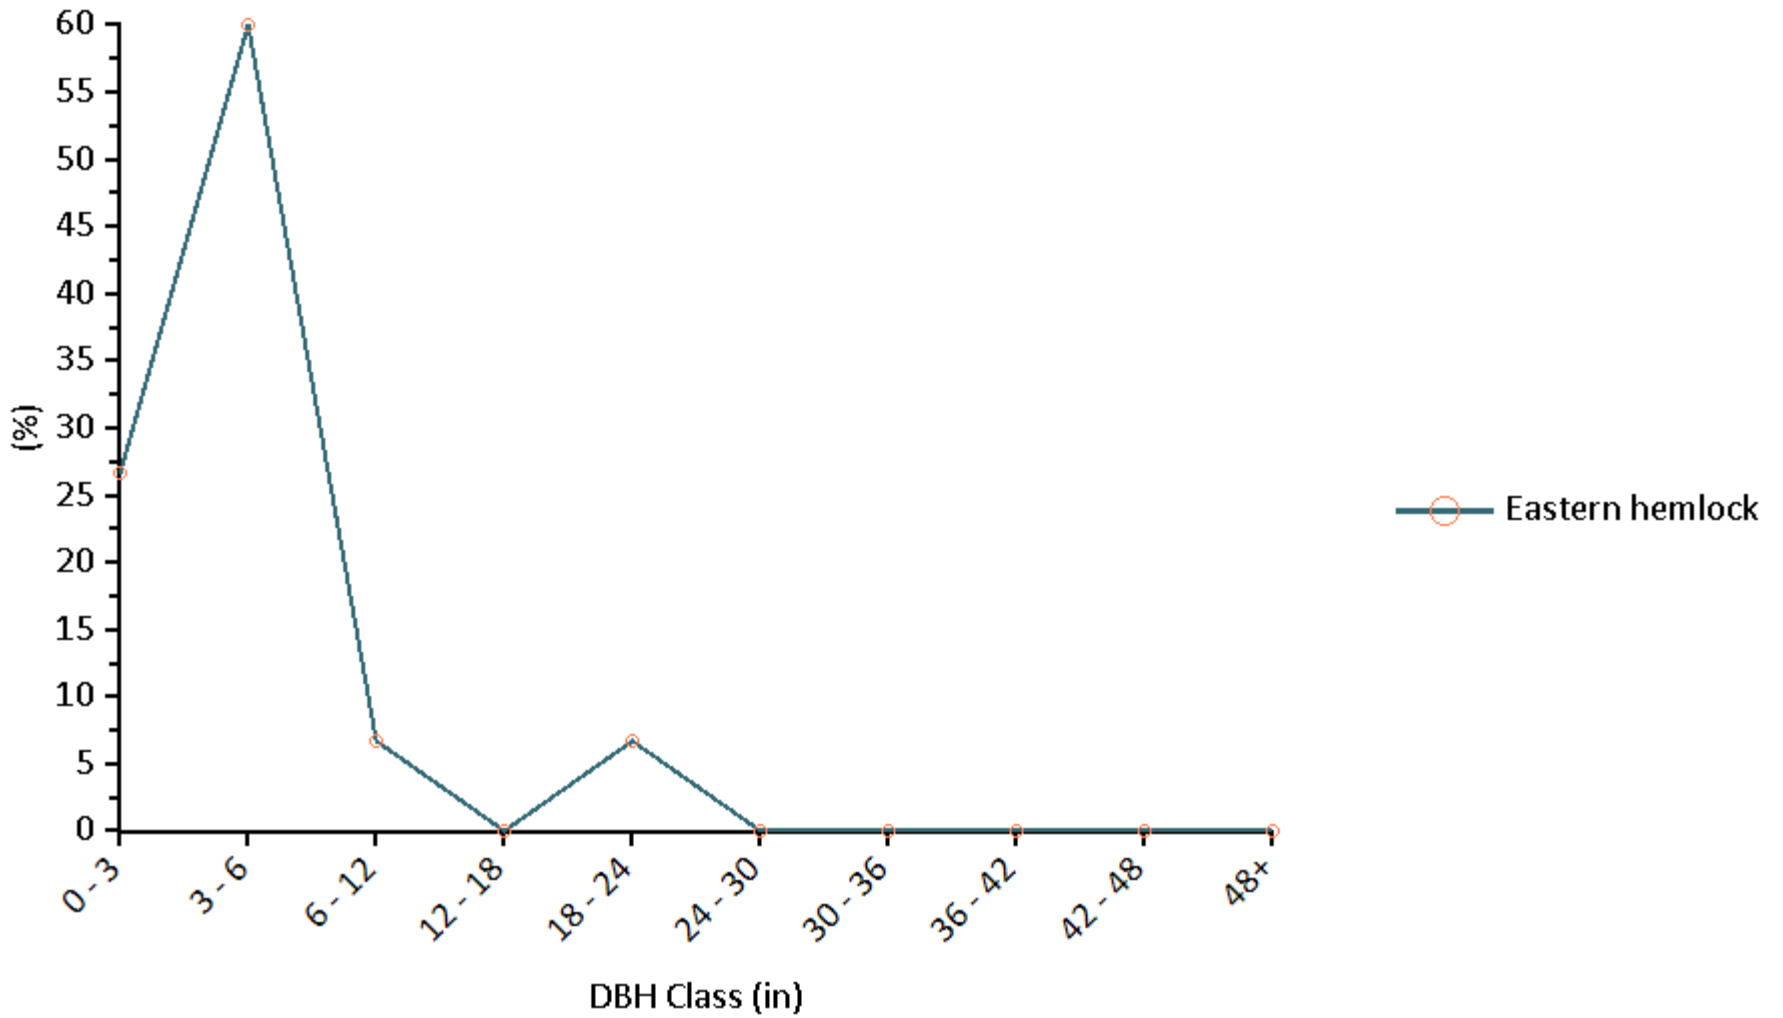

Species Distribution by DBH Class

Location: Russell Gardens, Nassau, New York, United States of America

Project: Russell Gardens , Series: Street Tree Inventory , Year: 2021

Generated: 6/1/2021