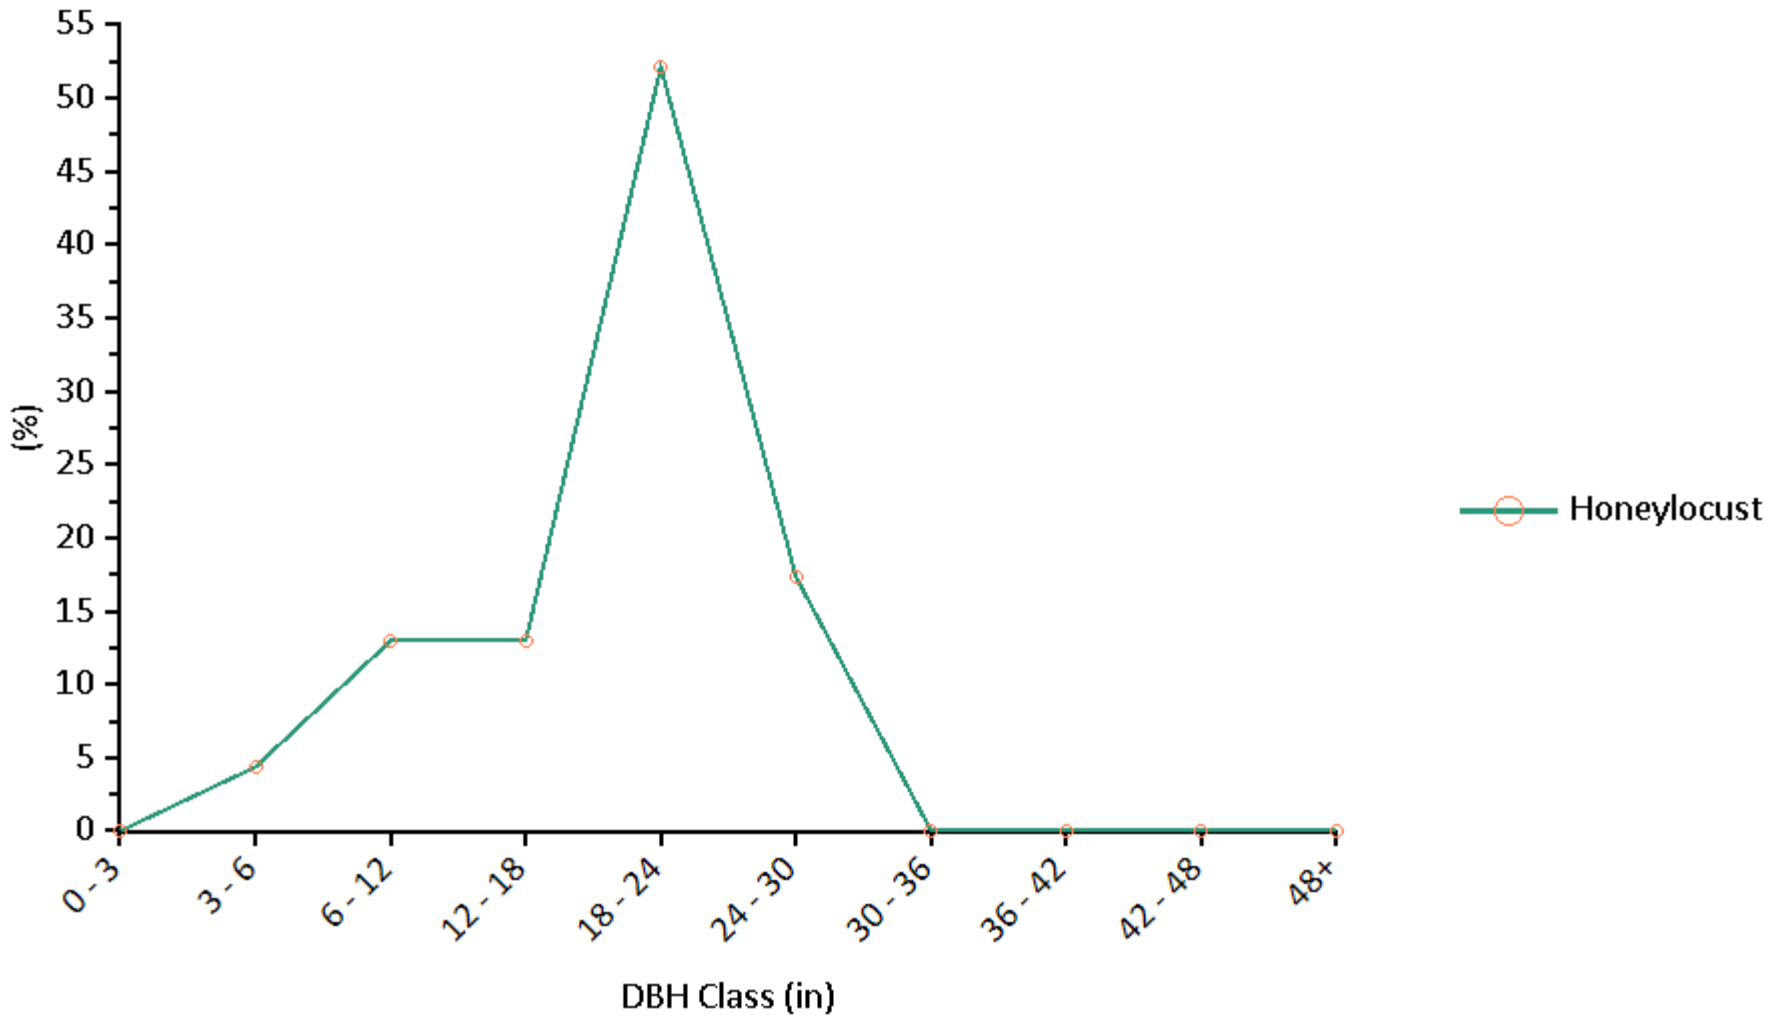

Species Distribution by DBH Class

Location: Russell Gardens, Nassau, New York, United States of America

Project: Russell Gardens , Series: Street Tree Inventory , Year: 2021

Generated: 6/1/2021