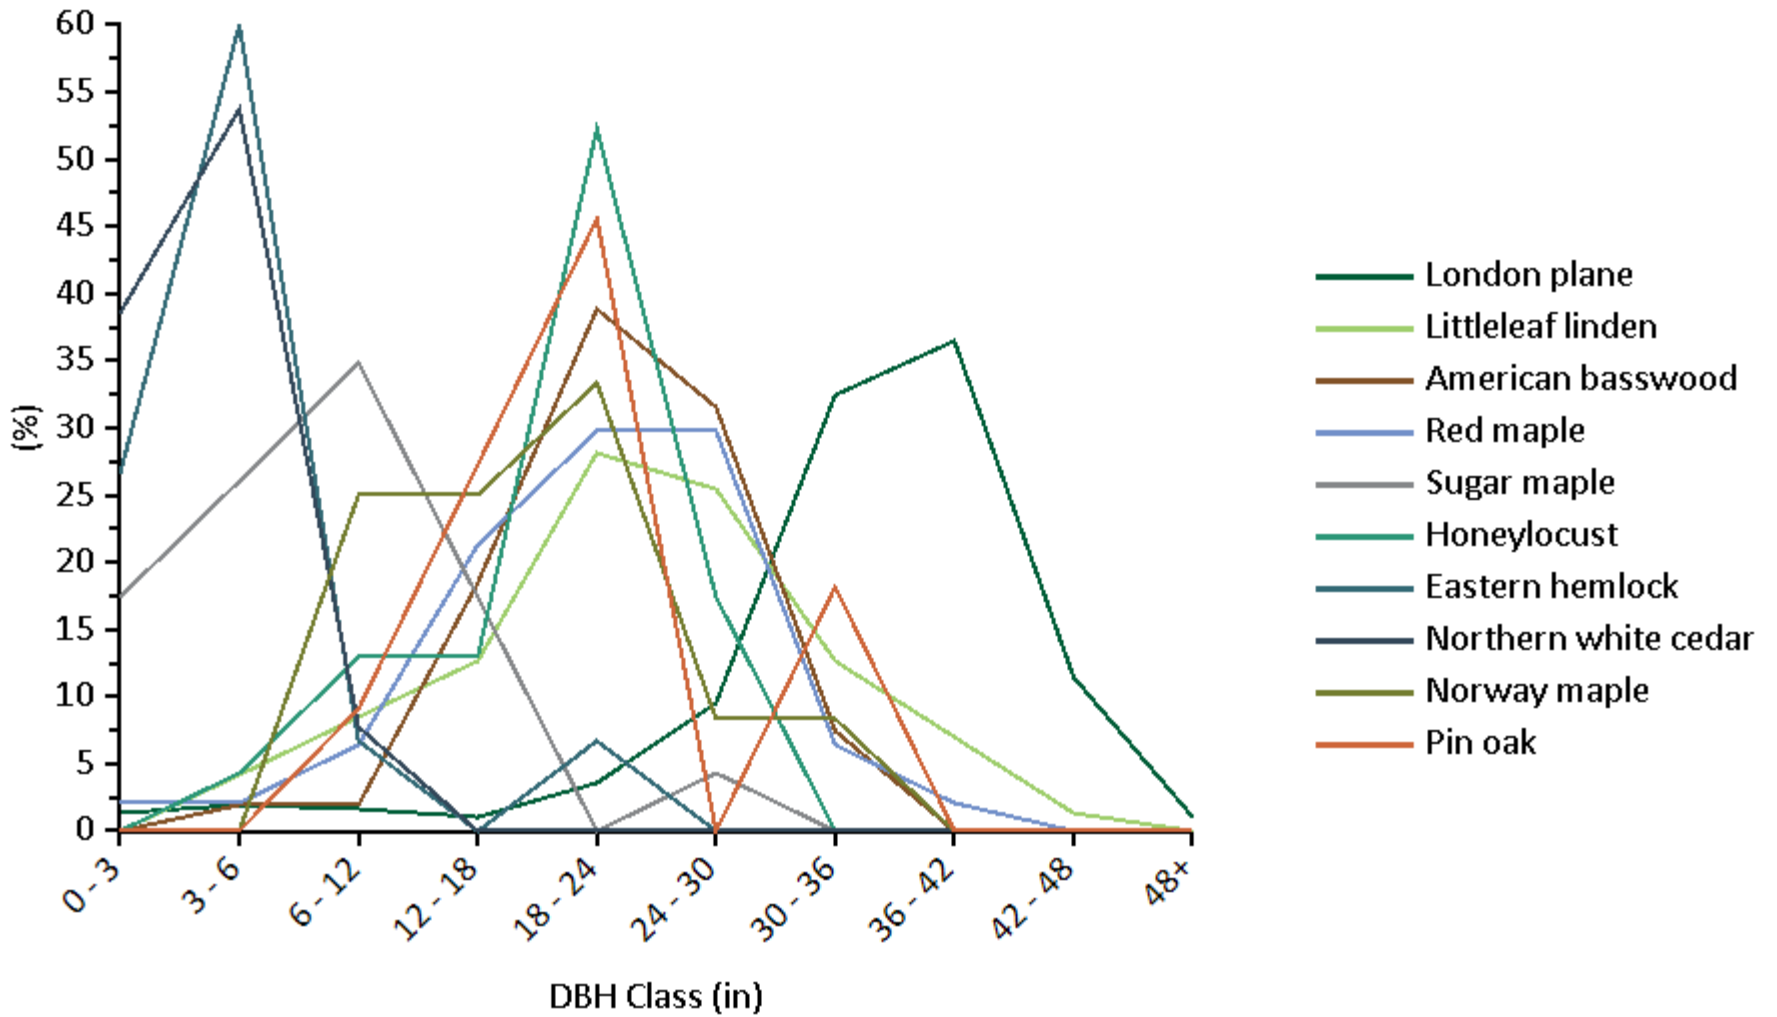

Species Distribution by DBH Class

Location: Russell Gardens, Nassau, New York, United States of America

Project: Russell Gardens , Series: Street Tree Inventory , Year: 2021

Generated: 6/1/2021