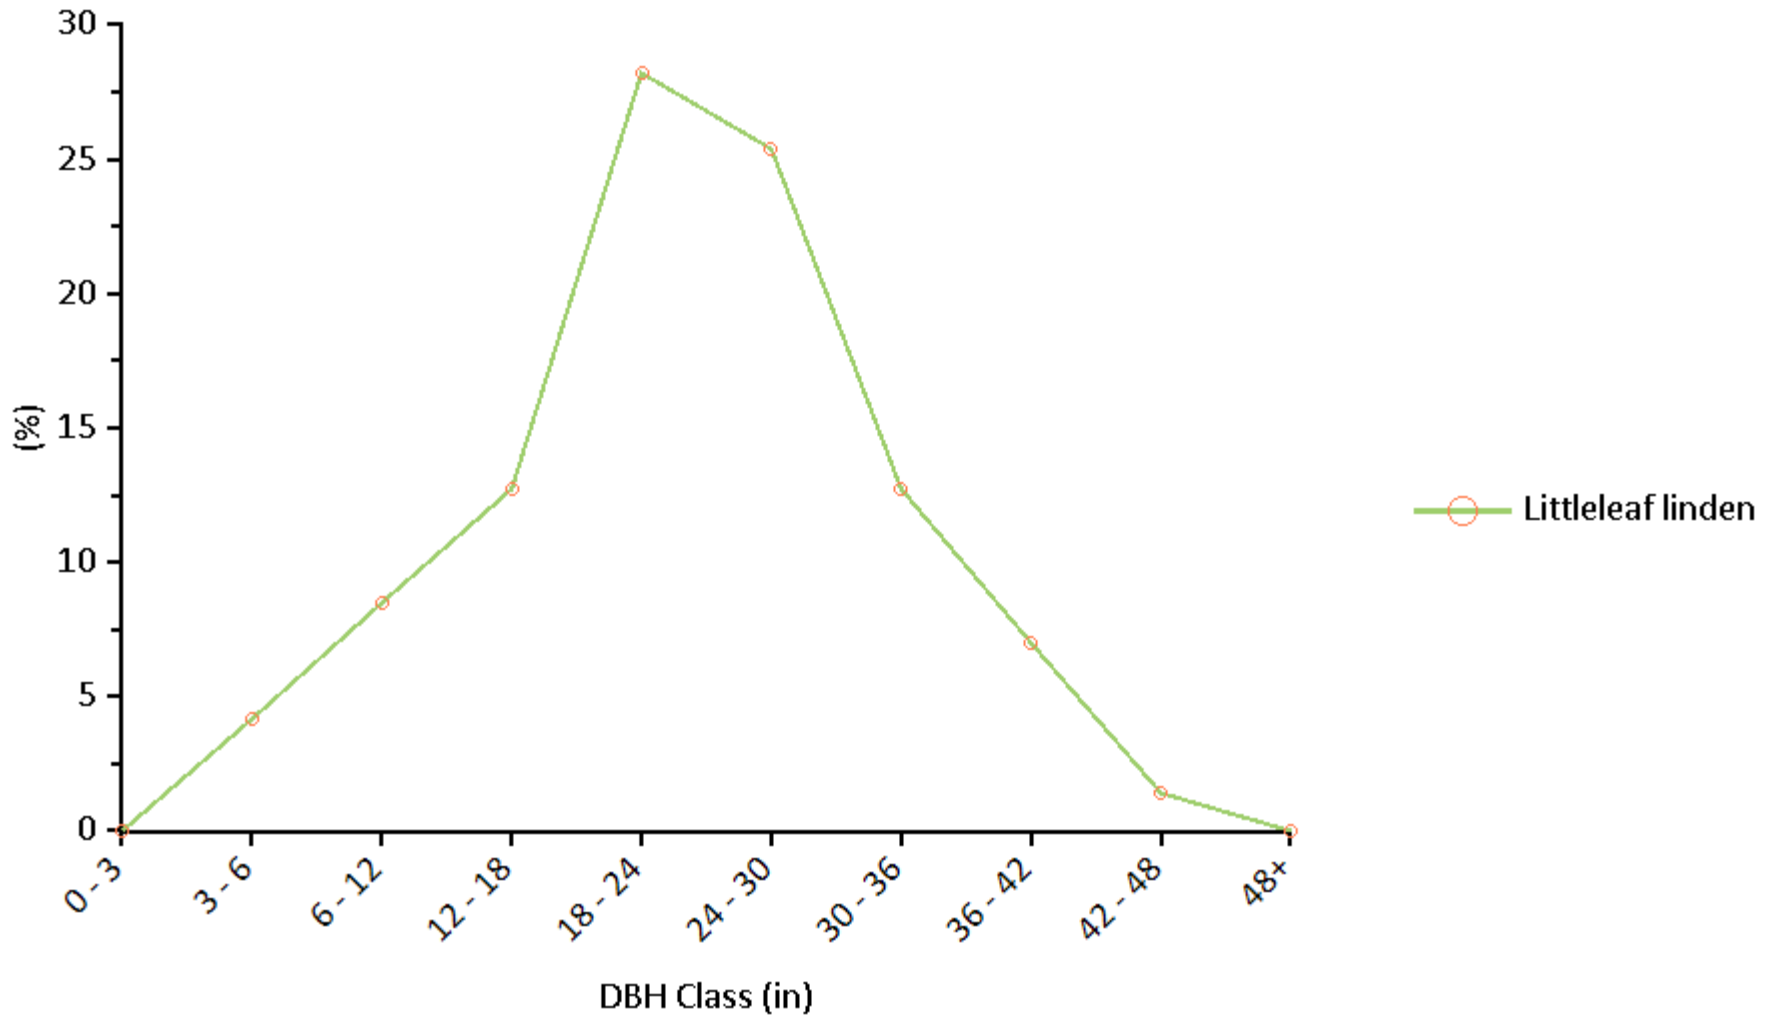

Species Distribution by DBH Class

Location: Russell Gardens, Nassau, New York, United States of America

Project: Russell Gardens , Series: Street Tree Inventory , Year: 2021

Generated: 6/1/2021