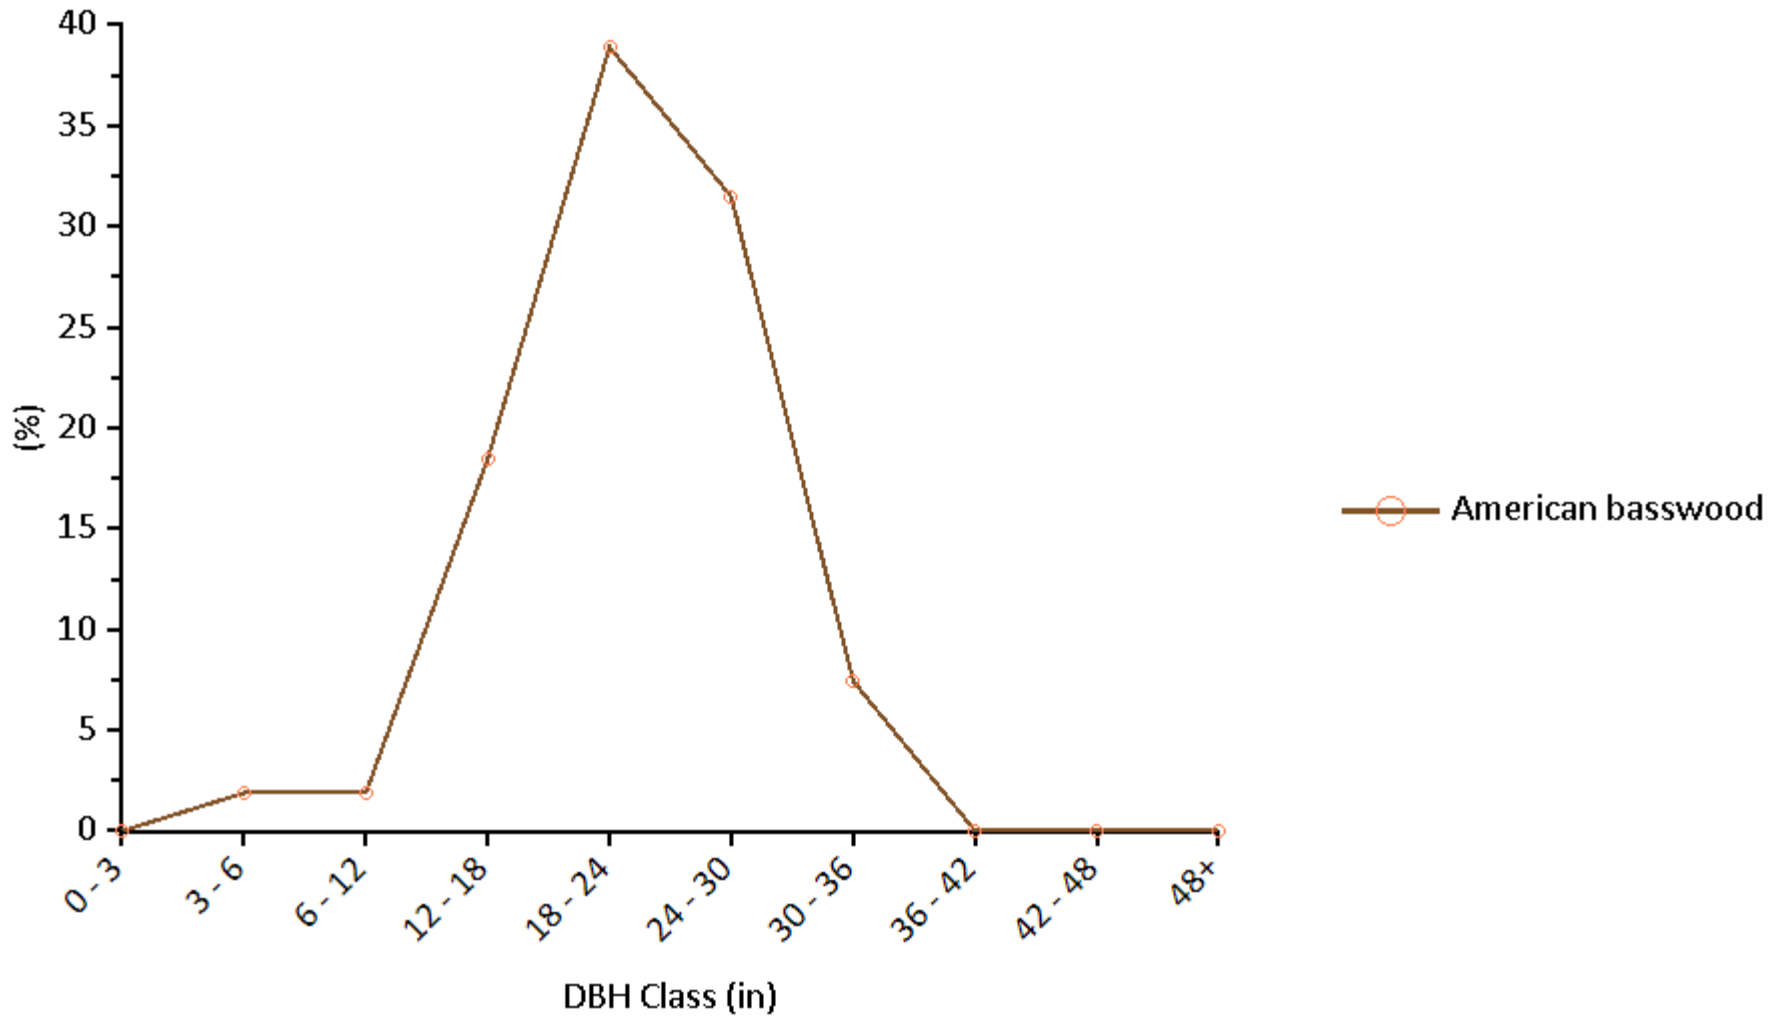

Species Distribution by DBH Class

Location: Russell Gardens, Nassau, New York, United States of America

Project: Russell Gardens , Series: Street Tree Inventory , Year: 2021

Generated: 6/1/2021