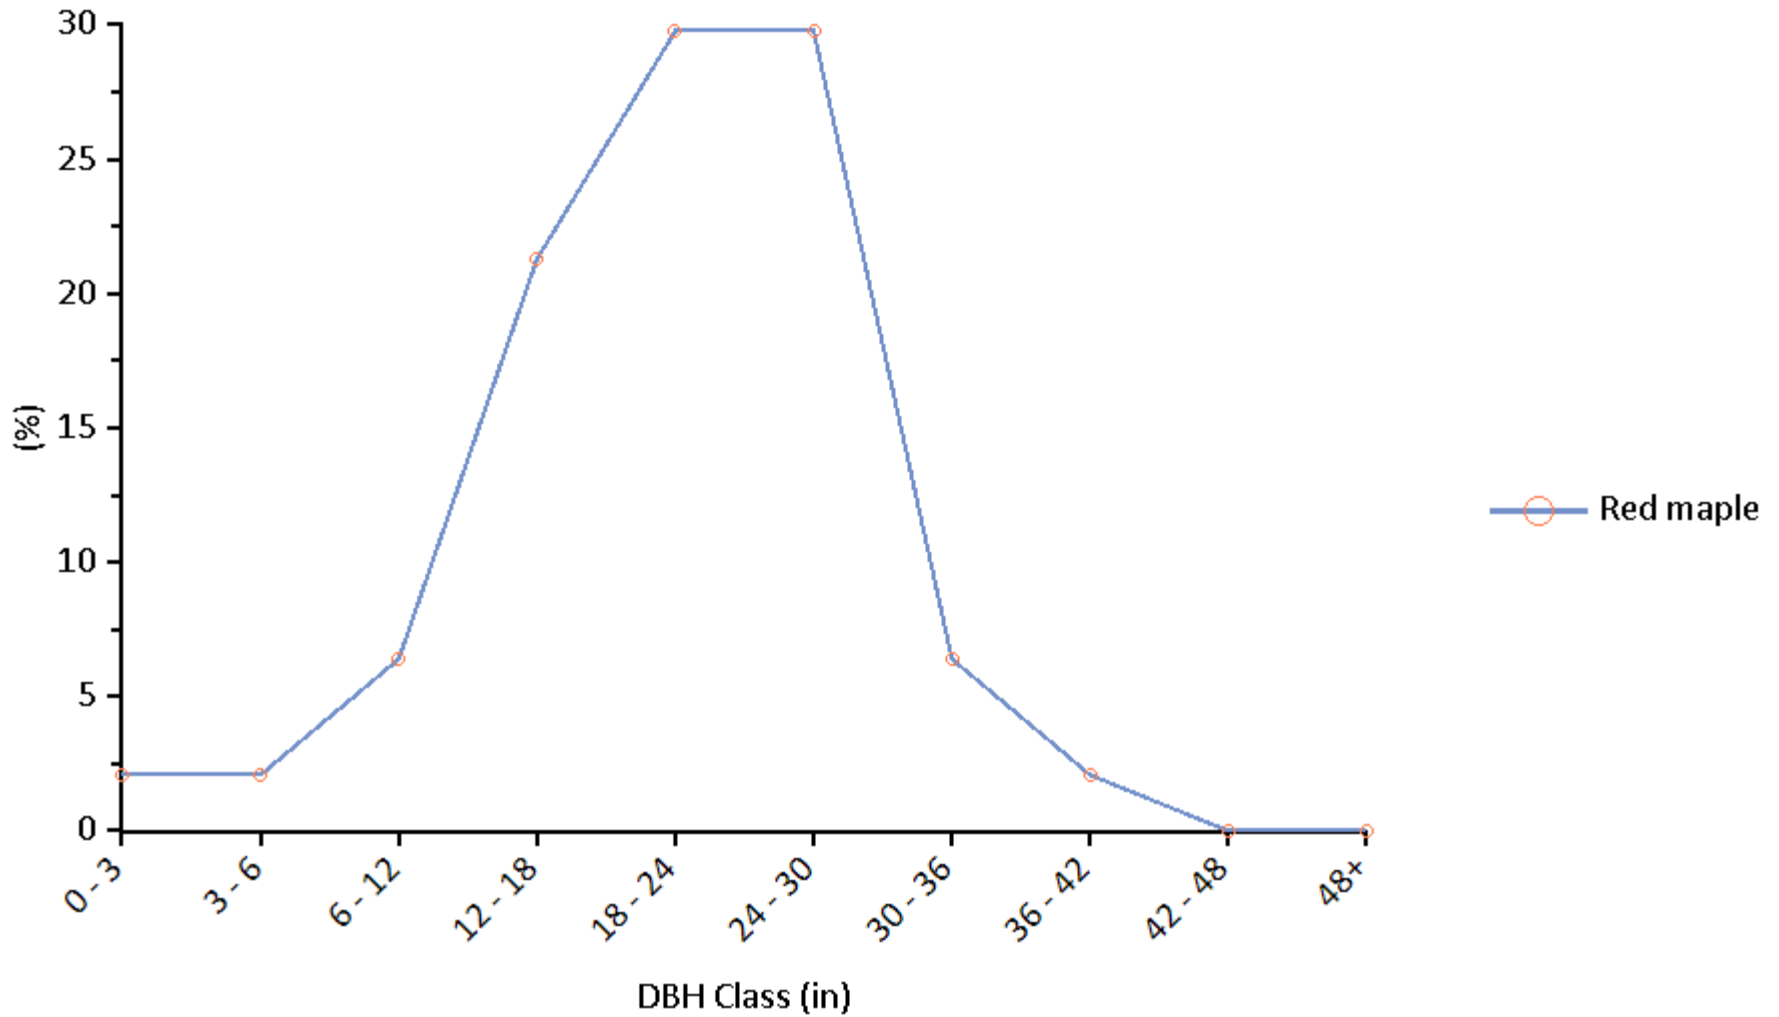

Species Distribution by DBH Class

Location: Russell Gardens, Nassau, New York, United States of America

Project: Russell Gardens , Series: Street Tree Inventory , Year: 2021

Generated: 6/1/2021