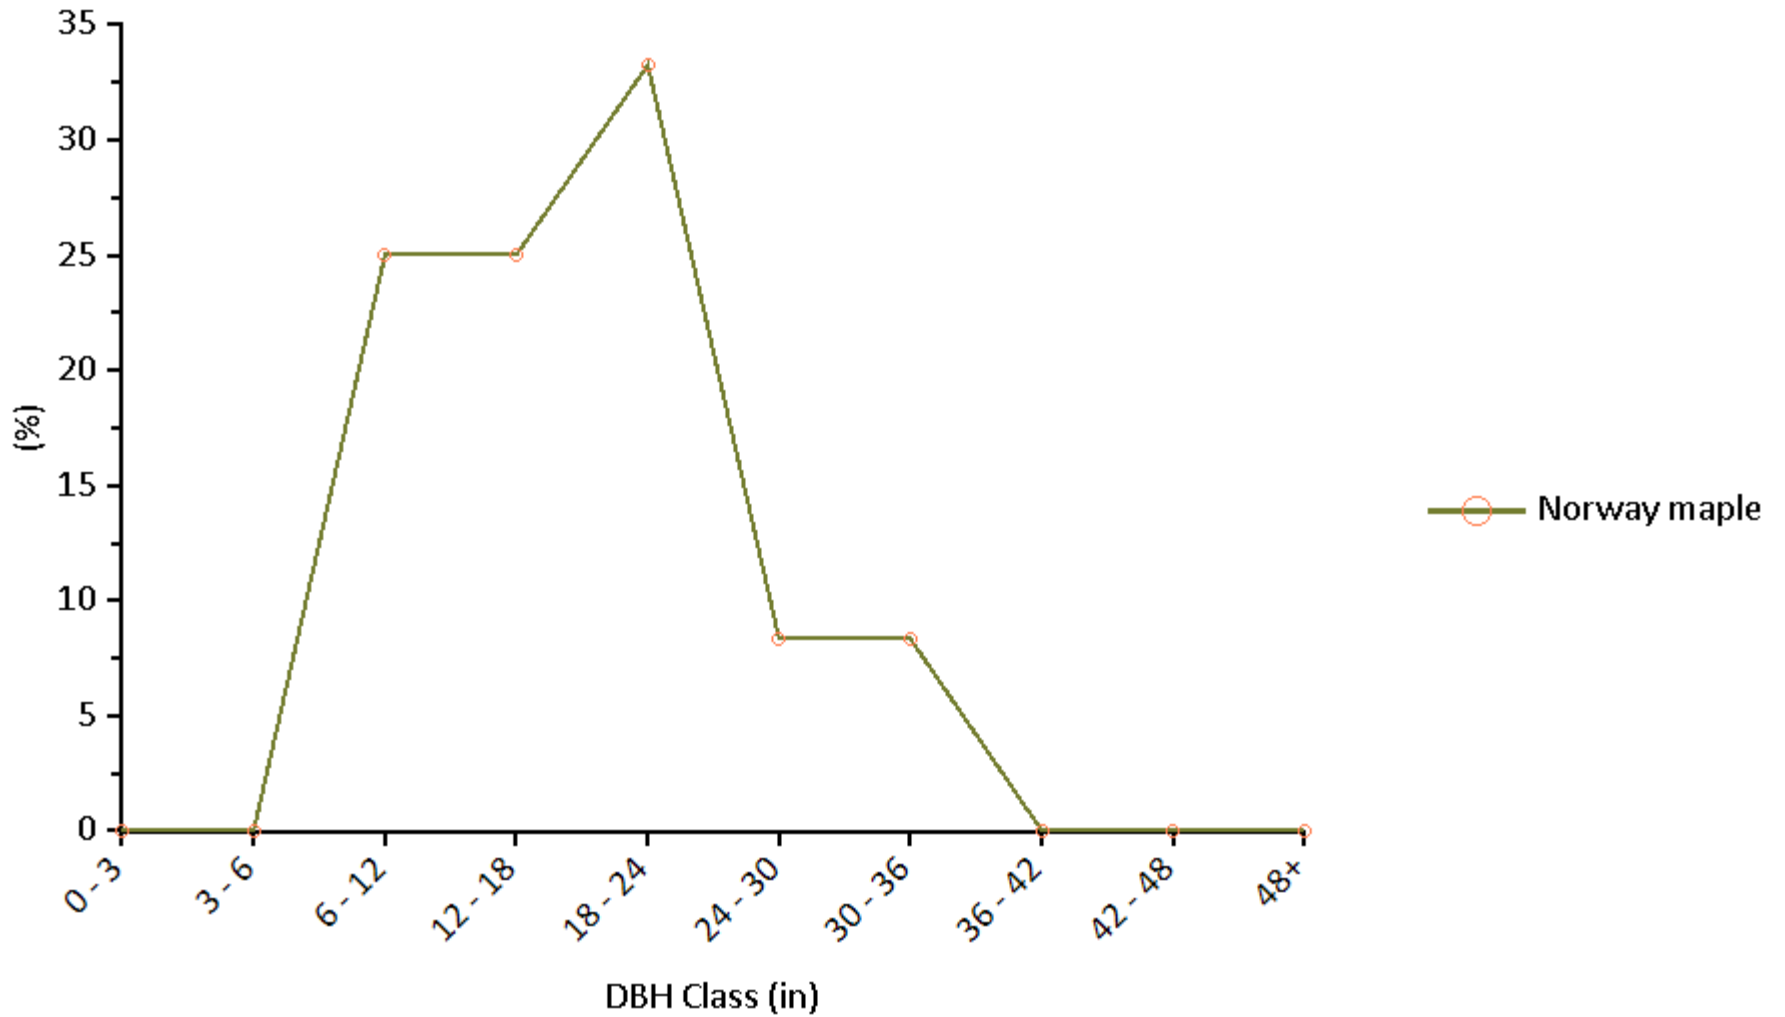

Species Distribution by DBH Class

Location: Russell Gardens, Nassau, New York, United States of America

Project: Russell Gardens , Series: Street Tree Inventory , Year: 2021

Generated: 6/1/2021