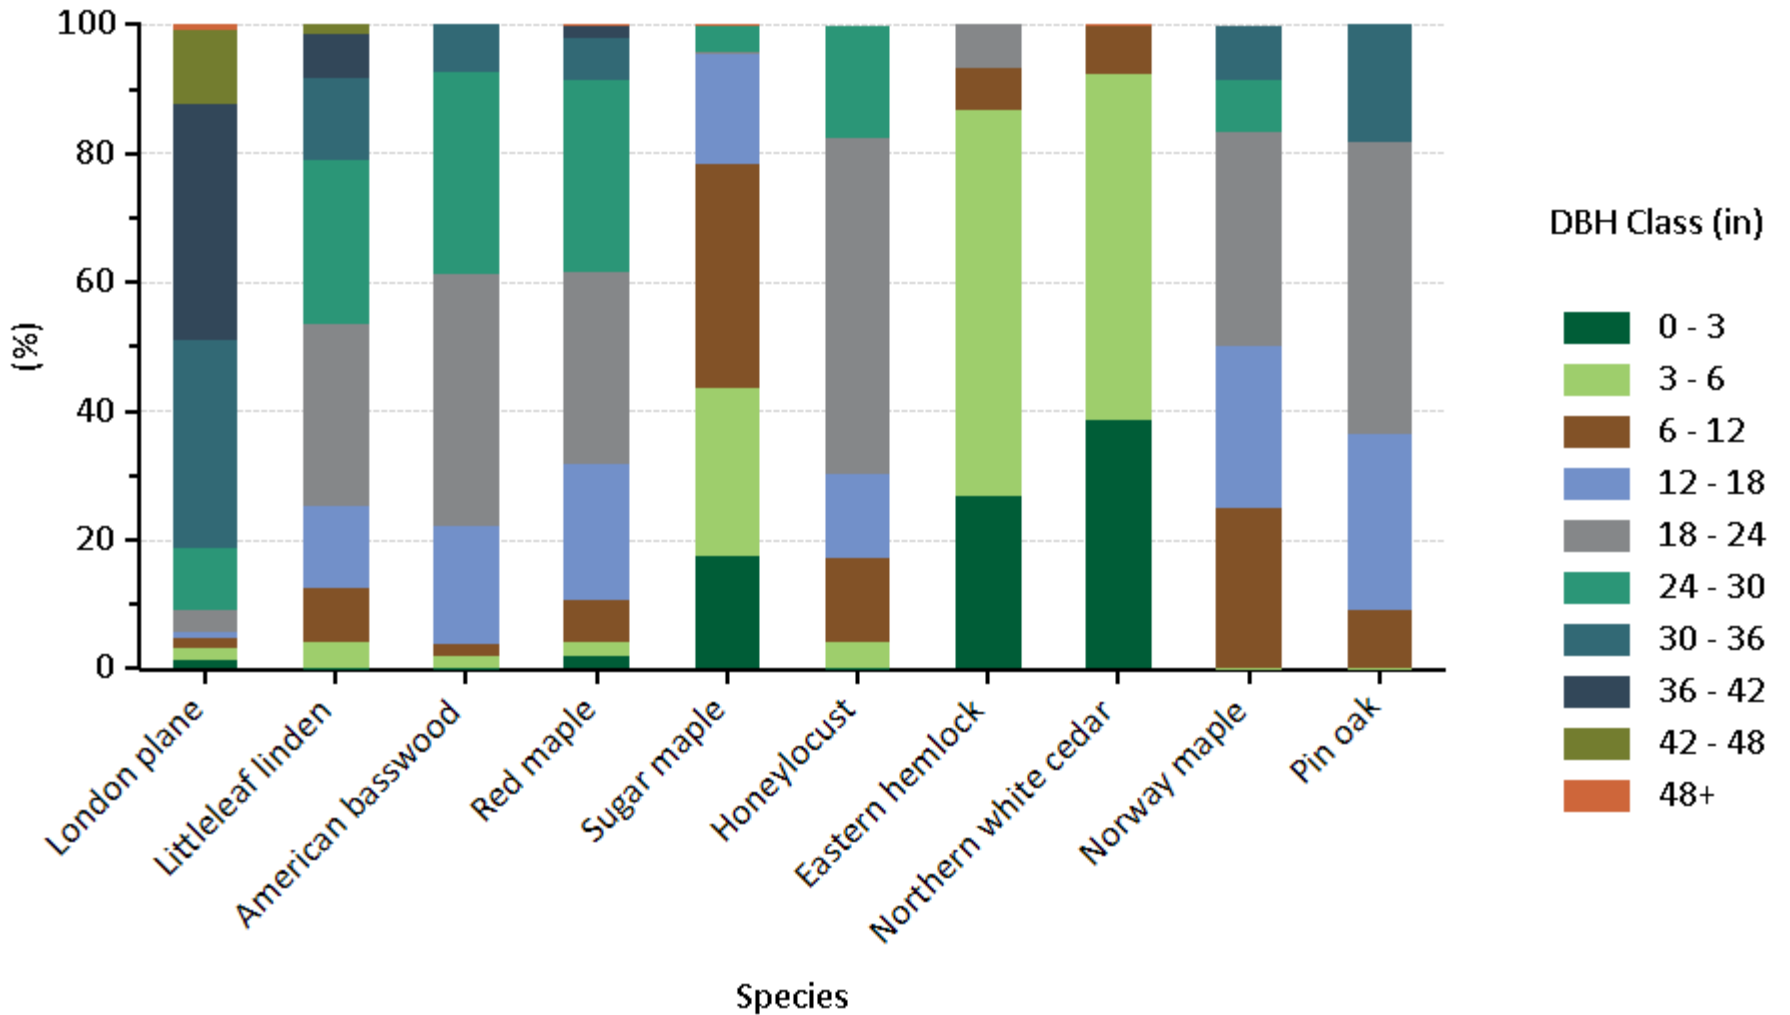

# Species Distribution by DBH Class

Location: Russell Gardens, Nassau, New York, United States of America

Project: Russell Gardens , Series: Street Tree Inventory , Year: 2021

Generated: 6/1/2021

## Species Distribution by DBH Class

Location: Russell Gardens, Nassau, New York, United States of America

Project: Russell Gardens , Series: Street Tree Inventory , Year: 2021

Generated: 6/1/2021

**Table1. Top 10 most populated species in the project area**

Species Name	DBH Class (in)									
	0 - 3 (%)	3 - 6 (%)	6 - 12 (%)	12 - 18 (%)	18 - 24 (%)	24 - 30 (%)	30 - 36 (%)	36 - 42 (%)	42 - 48 (%)	48+ (%)
London plane	1.3	1.9	1.6	1.0	3.5	9.5	32.4	36.5	11.4	1.0
Littleleaf linden	0.0	4.2	8.5	12.7	28.2	25.4	12.7	7.0	1.4	0.0
American basswood	0.0	1.9	1.9	18.5	38.9	31.5	7.4	0.0	0.0	0.0
Red maple	2.1	2.1	6.4	21.3	29.8	29.8	6.4	2.1	0.0	0.0
Sugar maple	17.4	26.1	34.8	17.4	0.0	4.3	0.0	0.0	0.0	0.0
Honeylocust	0.0	4.3	13.0	13.0	52.2	17.4	0.0	0.0	0.0	0.0
Eastern hemlock	26.7	60.0	6.7	0.0	6.7	0.0	0.0	0.0	0.0	0.0
Northern white cedar	38.5	53.8	7.7	0.0	0.0	0.0	0.0	0.0	0.0	0.0
Norway maple	0.0	0.0	25.0	25.0	33.3	8.3	8.3	0.0	0.0	0.0
Pin oak	0.0	0.0	9.1	27.3	45.5	0.0	18.2	0.0	0.0	0.0