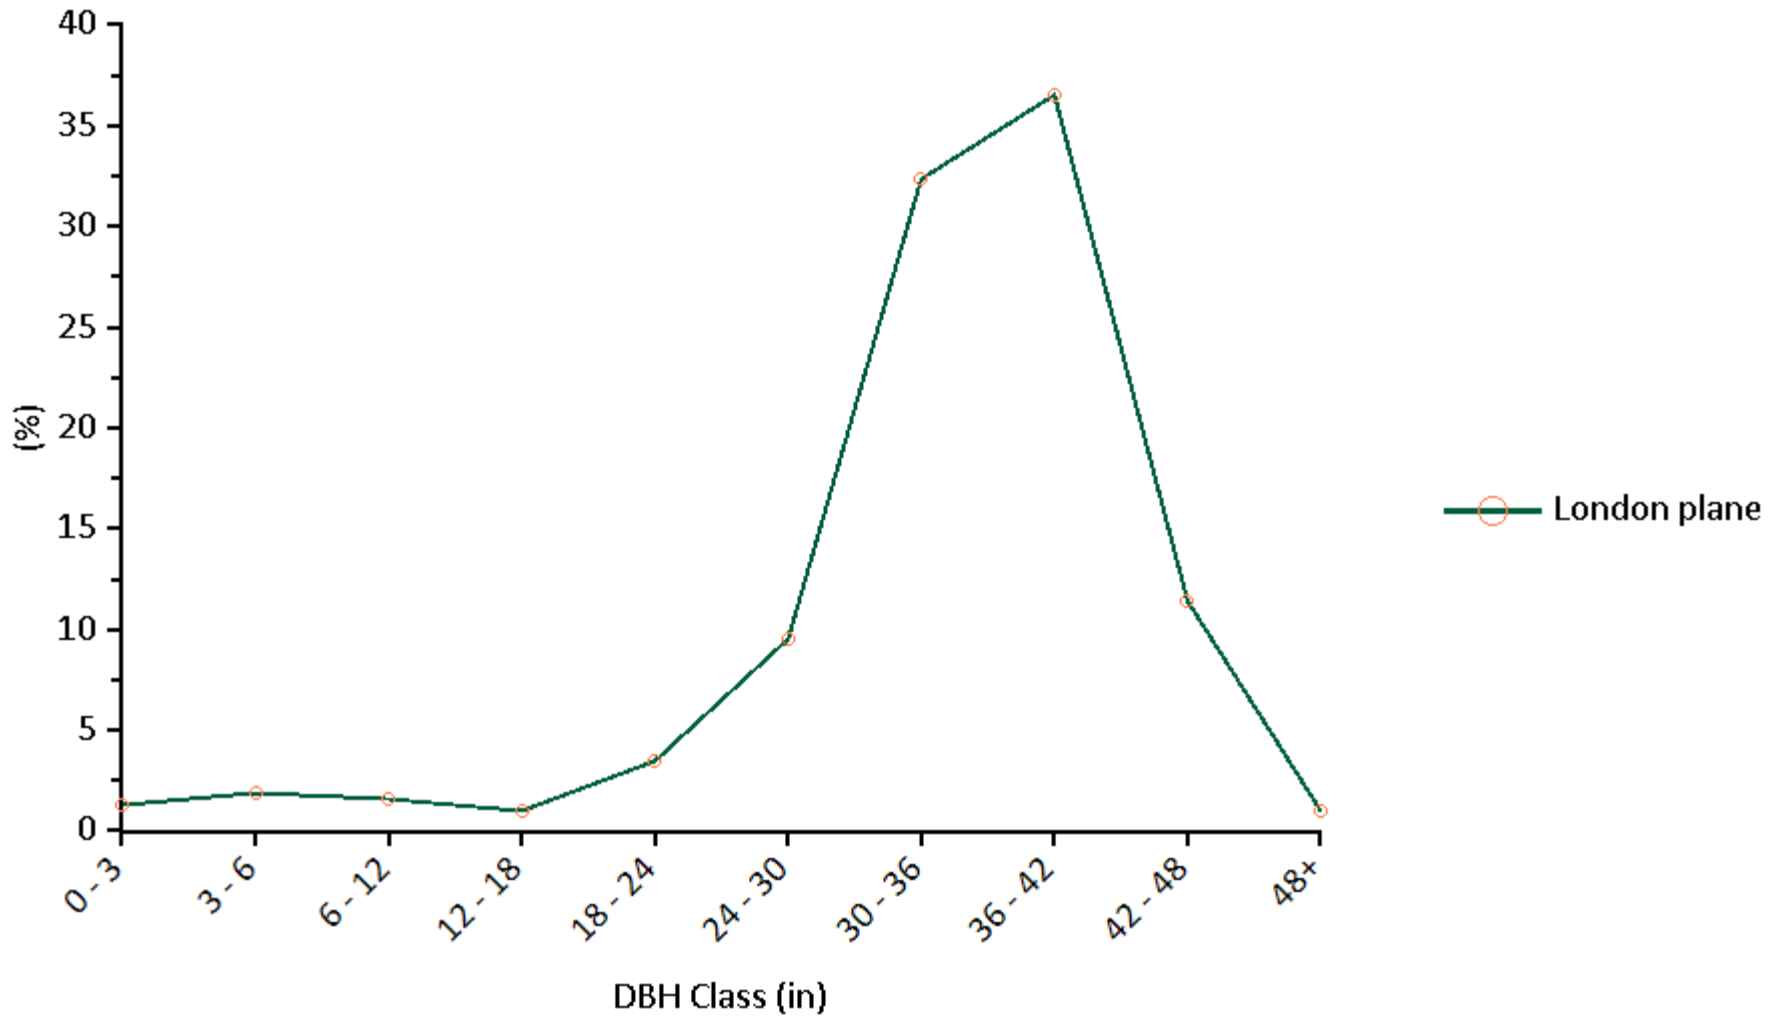

Species Distribution by DBH Class

Location: Russell Gardens, Nassau, New York, United States of America

Project: Russell Gardens , Series: Street Tree Inventory , Year: 2021

Generated: 6/1/2021